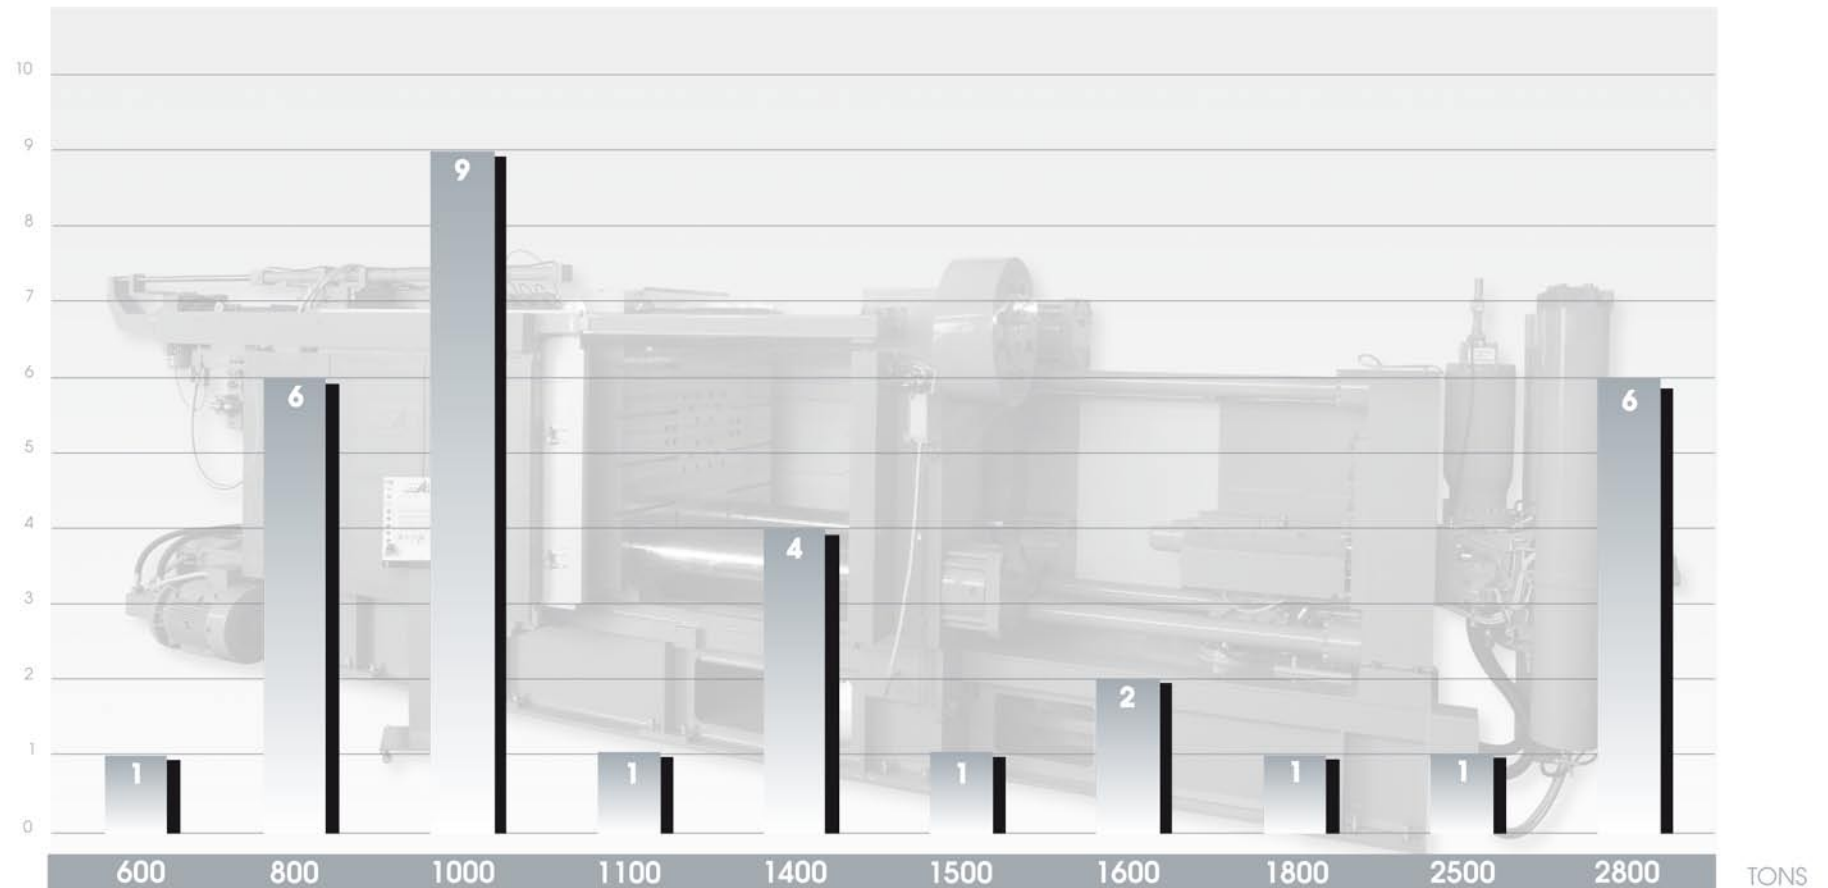

# DIE CASTING MACHINES CLASSIFIED BY CLOSING FORCE

TOTAL: 32 PRODUCTION ISLANDS